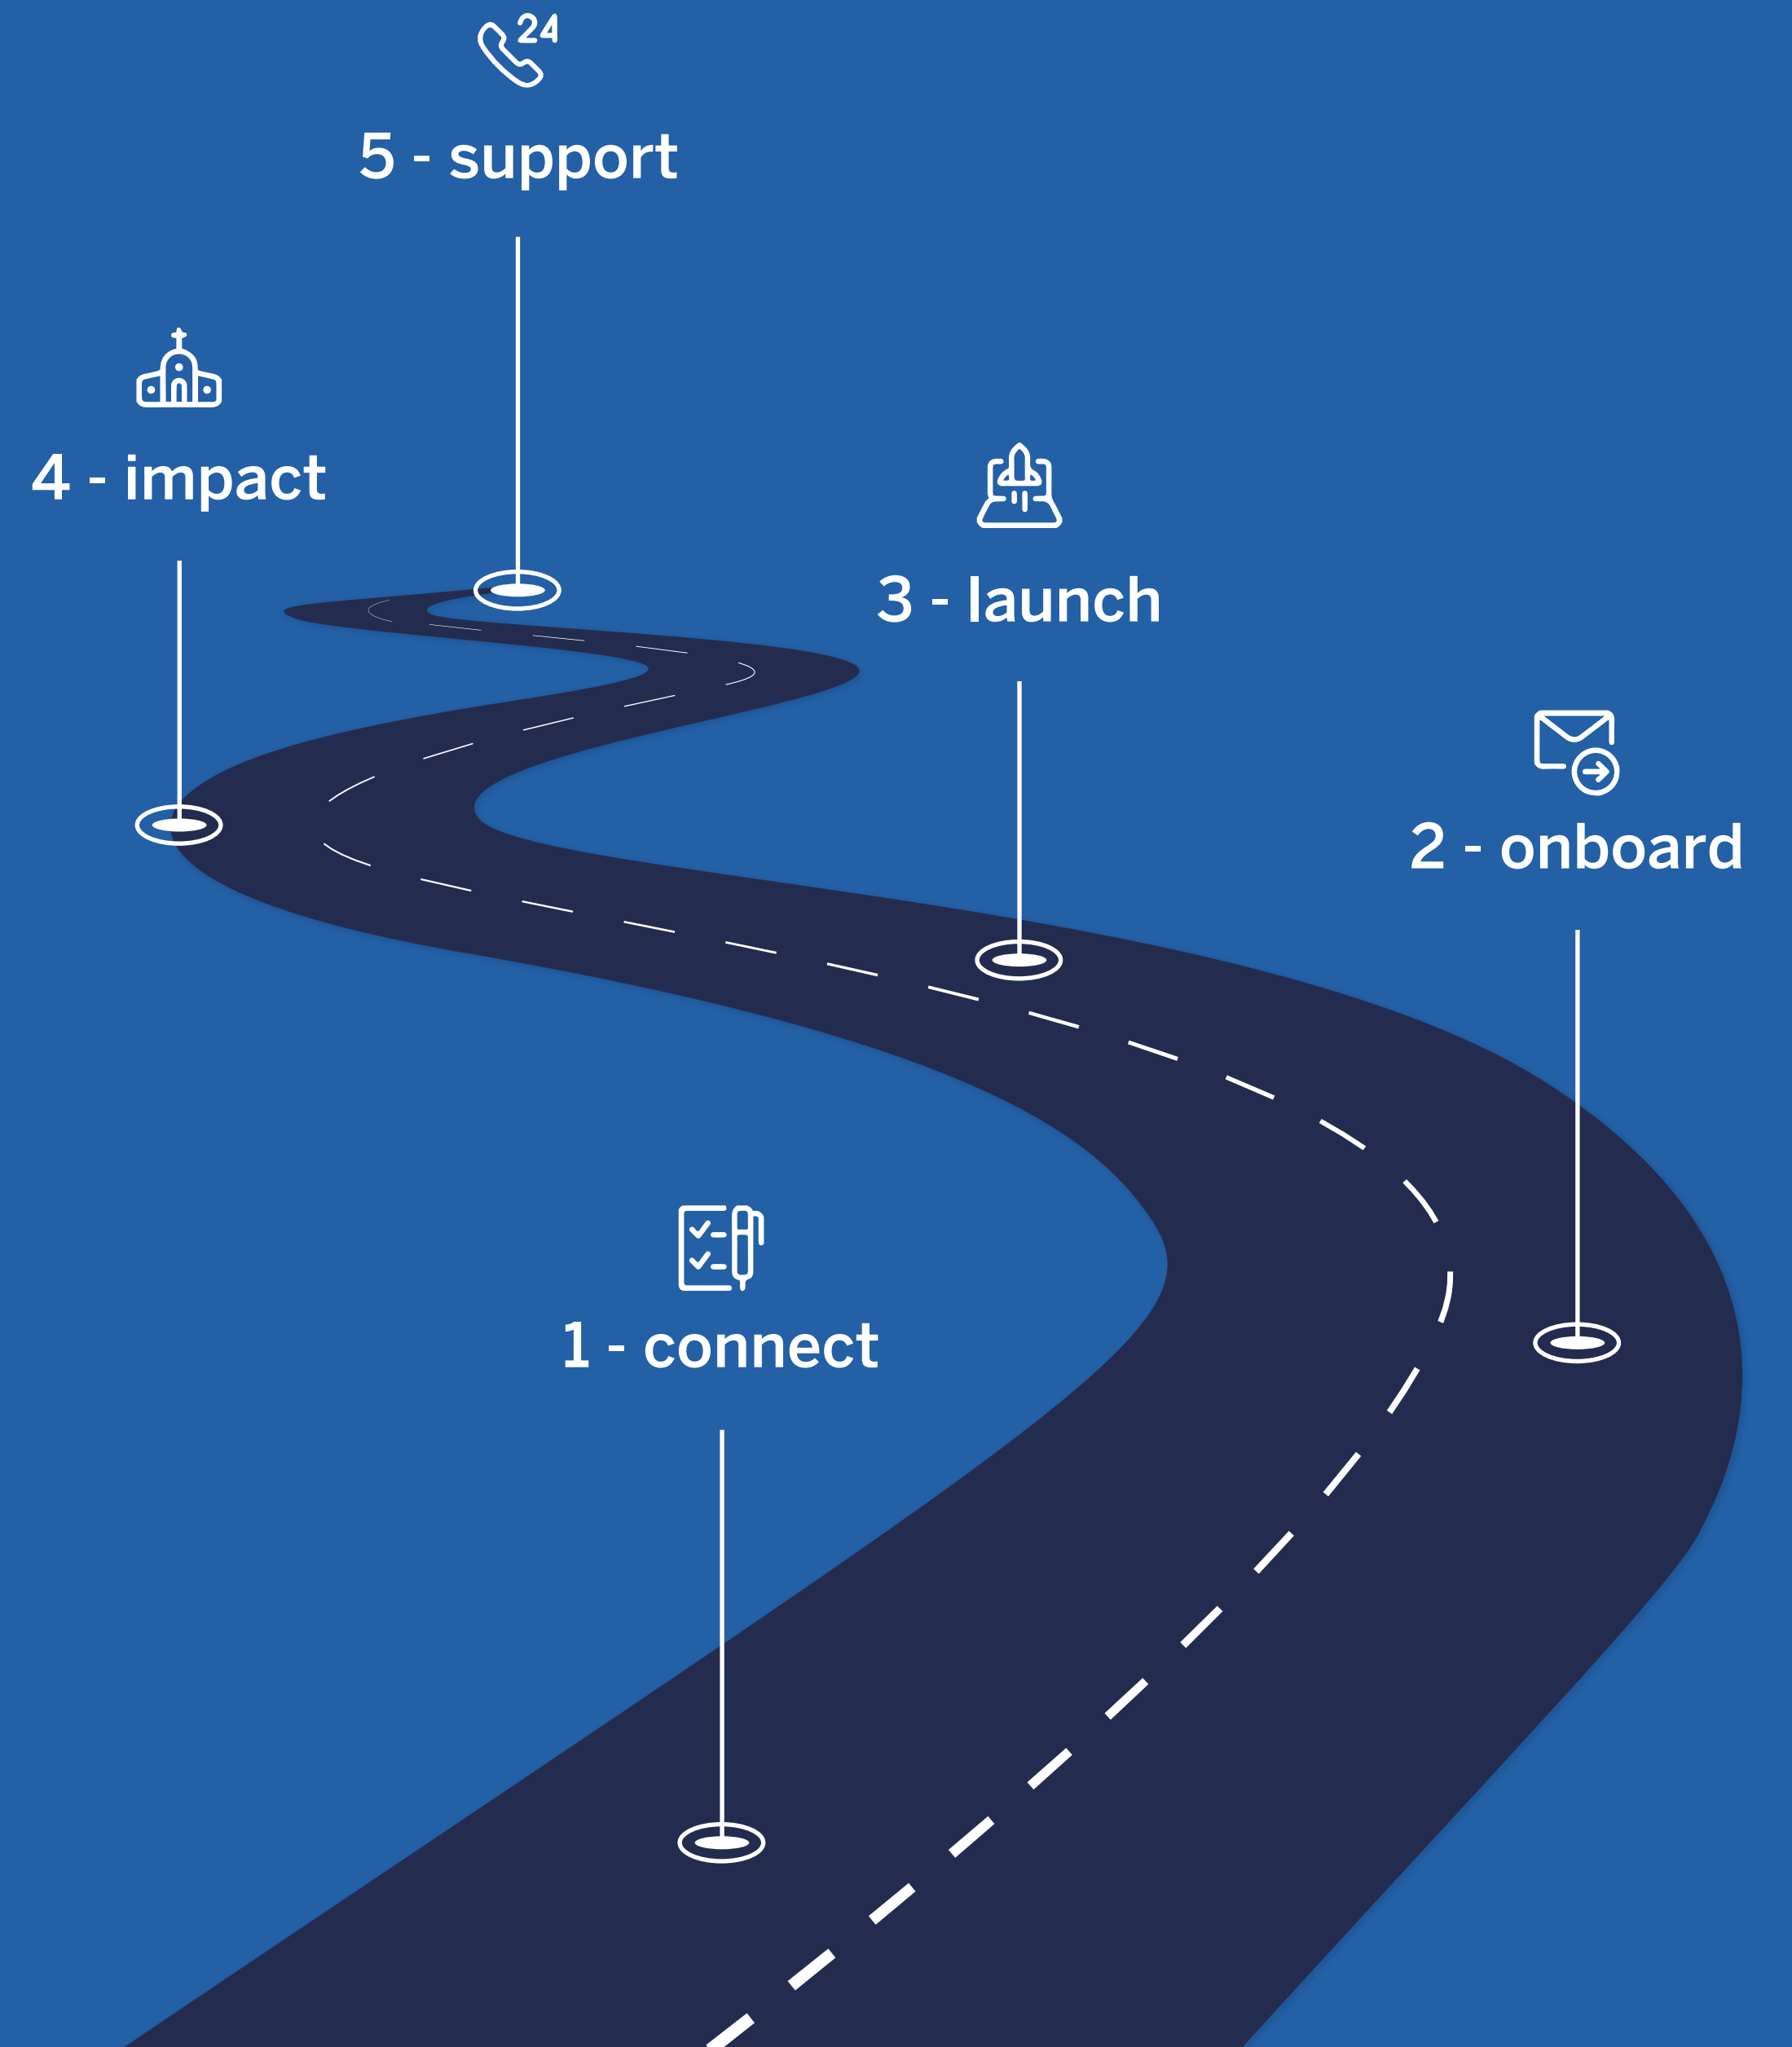

A stylized graphic of a road or path, composed of several parallel lines in shades of blue and black, receding into the distance from the bottom right towards the center of the page.

 **CV Outreach**
PARTNERSHIP ROADMAP

Equip:12 (E:12) is a 12-week aftercare program which prepares and provides your church with tools, knowledge and resources for Kingdom building and supporting online explorers.